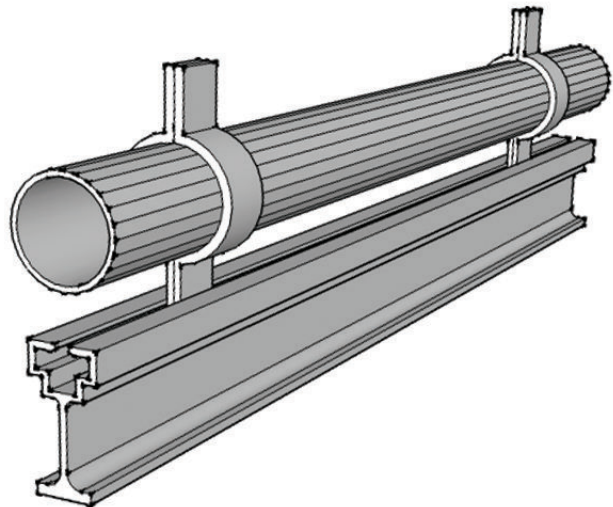

JANSON INDUSTRIES #J880 BALL BEARING TRACK

NOTES:

--2" OD ALUMINUM BACKBONE PIPE

--CHAIN SUPPORTS - PROOF COIL
WELDED LINK CHAIN

--PROVIDE PIPE CLAMPS (.750" W)
ON 5 FT. CENTERS

SCALE = FULL

JANSON INDUSTRIES