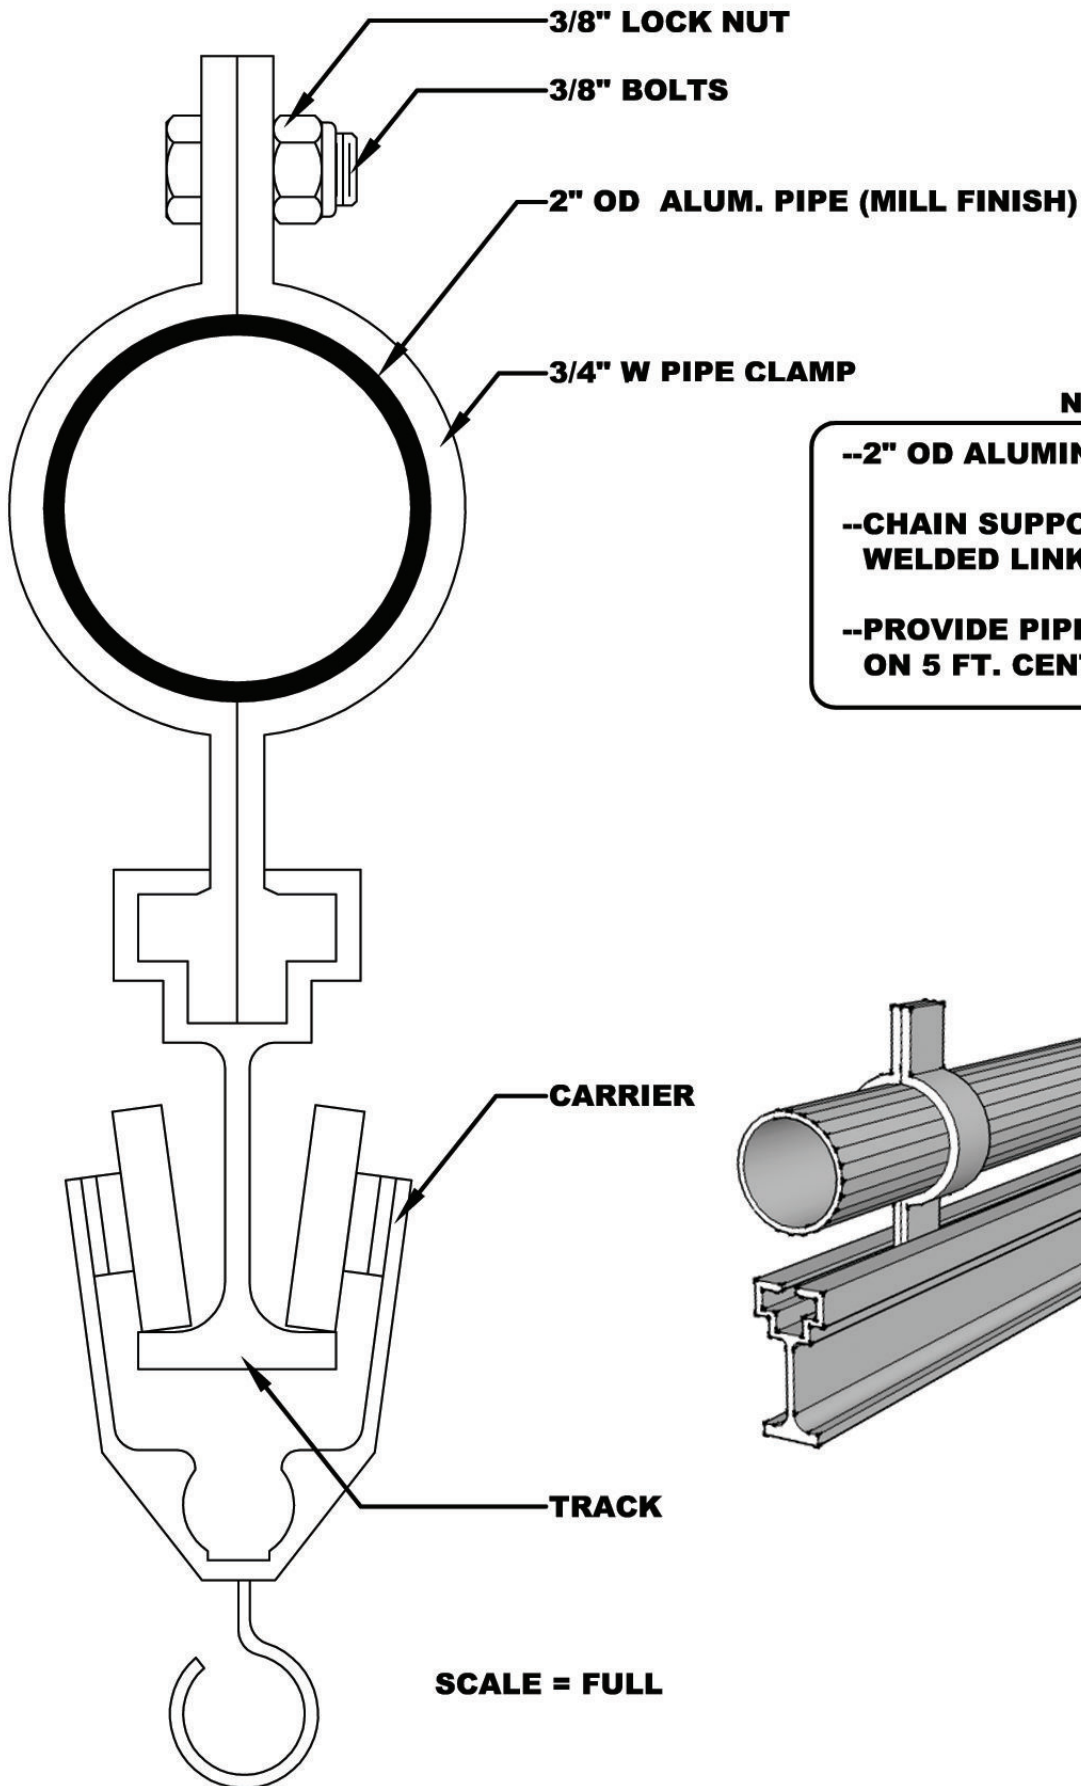

JANSON INDUSTRIES #J880 BALL BEARING TRACK

NOTES:

--2" OD ALUMINUM BACKBONE PIPE

--CHAIN SUPPORTS - PROOF COIL
WELDED LINK CHAIN

--PROVIDE PIPE CLAMPS (.750" W)
ON 5 FT. CENTERS

SCALE = FULL

JANSON INDUSTRIES