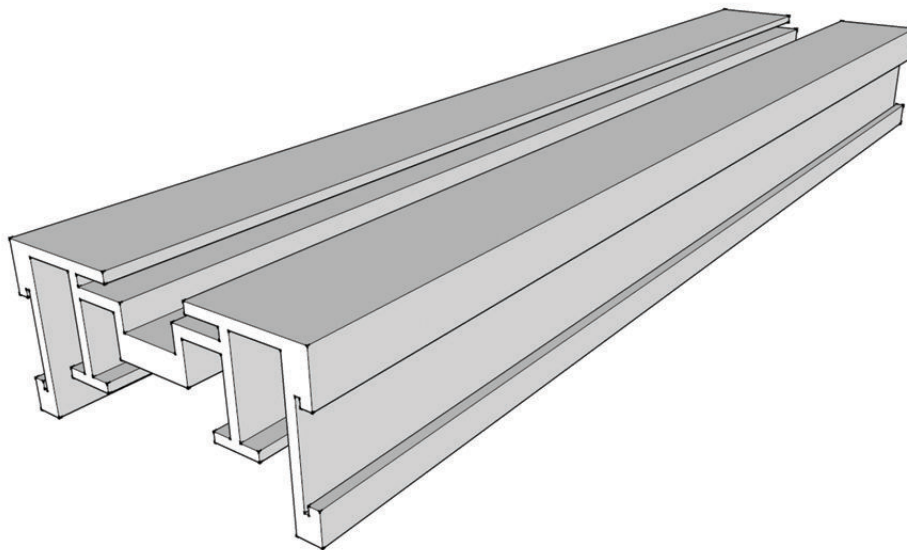

JANSON INDUSTRIES DOUBLE '77' TRACK

DOUBLE '77' TRACK

RECOMMENDED FOR CURTAIN SYSTEMS WEIGHING 5 LBS PLF OR LESS

FLUSH MOUNT CONNECTION TO WINDOW HEADERS, SOFFITS AND BULKHEADS.

DUAL FLANGE CONSTRUCTION ALLOW FOR PERFECT PARALLEL ALIGNMENT OF CURTAINS WITHOUT THE NEED FOR DUAL TRACK ADJUSTMENTS.

ROPE OPERATED OR WALK ALONG OPERATIONS AVAILABLE.

'LOW PROFILE' TRACK ALLOWS FOR EASY MASKING AND CONCEALED ATTACHMENT.

JANSON INDUSTRIES

T (330)455-7029
F (330)455-5919

TOLL FREE
(800)548-8982

1200 Garfield Ave. SW
P.O. Box 6090
Canton, Oh 44706