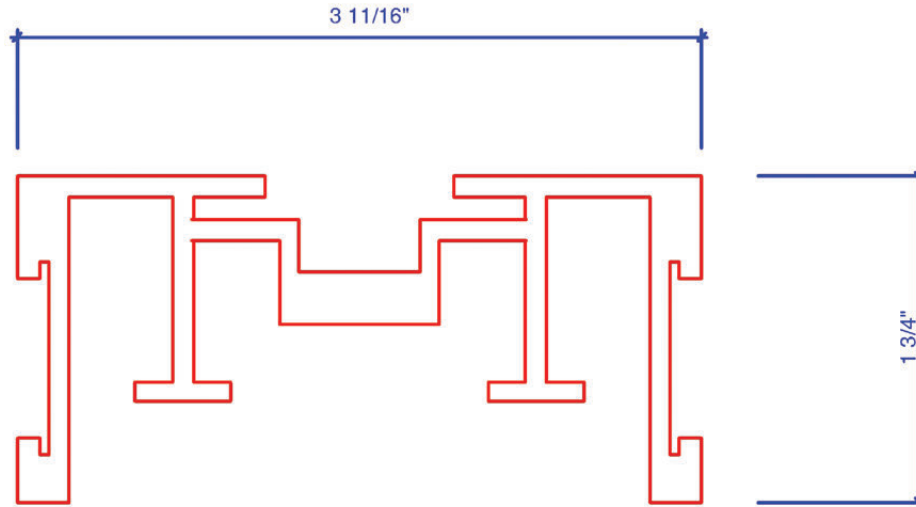

JANSON INDUSTRIES DOUBLE '77' TRACK

DOUBLE '77' TRACK

RECOMMENDED FOR CURTAIN SYSTEMS WEIGHING 5 LBS PLF OR LESS

FLUSH MOUNT CONNECTION TO WINDOW HEADERS, SOFFITS AND BULKHEADS.

DUAL FLANGE CONSTRUCTION ALLOW FOR PERFECT PARALLEL ALIGNMENT OF CURTAINS WITHOUT THE NEED FOR DUAL TRACK ADJUSTMENTS.

ROPE OPERATED OR WALK ALONG OPERATIONS AVAILABLE.

'LOW PROFILE' TRACK ALLOWS FOR EASY MASKING AND CONCEALED ATTACHMENT.

JANSON INDUSTRIES

T (330)455-7029
F (330)455-5919

TOLL FREE
(800)548-8982

1200 Garfield Ave. SW
P.O. Box 6090
Canton, Oh 44706